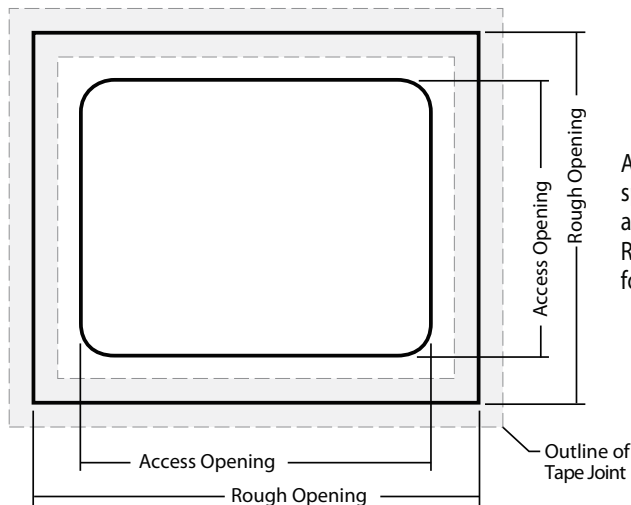

Retail

Residential

Hospitality

Commercial

It's all about what you can't see

Stylemark Access Panels are glass fiber reinforced gypsum ceiling access panels that are aesthetically pleasing, because they are designed to blend seamlessly into a drywall ceiling. No longer do you have to hide your attic and utility access in the closet. Stylemark Access Panels come in models for residential and commercial applications, with two residential and four commercial sizes. Residential models incorporate a gasket seal to provide an energy-saving seal to keep attic temperatures from infiltrating the living space. Stylemark panels are perfect for jobs where access is required at regular intervals. The panels can be used in new and retrofit construction. The unit consists of a surround frame with pre-drilled fastener holes and a drop-in door.

PRODUCT FEATURES

- ☒ Tapered edge for tape joint
- ☒ Easily textured
- ☒ Lightweight
- ☒ Smooth round edge
- ☒ Single trade installation
- ☒ Blends into surrounding drywall
- ☒ No shrinkage
- ☒ No cracking
- ☒ Perfect for retrofit applications
- ☒ Reduce labor costs

HOW TO WORK WITH ACCESS PANELS

1. Frame the opening.

2. Mount Stylemark surround with drywall screws.

3. Install drywall and place access panel in opening.

4. Tape and apply drywall compound.

5. Apply desired finish.

Access panels are specified by their access opening size. Refer to chart below for dimensions.

ORDERING INFORMATION

Part Code	Access Opening	Rough Opening
RESIDENTIAL ACCESS PANELS (with gasket)		
TR-APGR2230	22" x 30"	24" x 36"
TR-APGR3030	30" x 30"	36" x 36"
COMMERCIAL ACCESS PANELS		
TR-AP009	9" x 9"	15" x 15"
TR-AP012	12" x 12"	18" x 18"
TR-AP018	18" x 18"	24" x 24"
TR-AP024	24" x 24"	30" x 30"